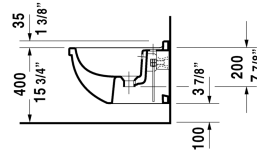

**Starck 3 Bidet wall-mounted # 2280150000**

| &lt; 14 1/8" Inch &gt; |

Bidet wall-mounted	Dimension	Weight	Order number
with overflow, with faucet deck, cUPC® listed*, Durafix included			
<b>Colors</b>			
00 White			
<b>Variant</b>			
	14 1/8" x 21 1/4" Inch	45.9 lb	2280150000
<b>Infobox</b>			
Durafix for concealed fixation is included, * Complies with following standards: ASME A112.19.2/CSA B45.1, In-wall carrier required for installation			
Sanitary ceramics with the special WonderGliss surface finish will remain clean and attractive-looking for a long time to come. When ordering WonderGliss please add a "1" as eleventh digit to the model number.			
Siphon for bidet with extended outlet pipe	1 1/4" x 19 3/4" Inch	1.3 lb	005027
Geberit carrier for bidets	19 3/4" x 4" Inch	28.6 lb	111520
Hardware for wall-mounted bidet and wall-mounted toilet	Ø 1/2" x 7 1/8" Inch	0.4 lb	006500

All drawings contain the necessary measurements which are subject to standard tolerances. They are stated in inch & mm and are non-binding. Exact measurements, in particular for customized installation scenarios, can only be taken from the finished ceramic piece.