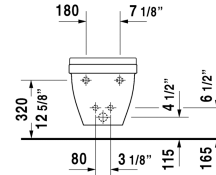

**Starck 3 Bidet wall-mounted # 2280150000**

| &lt; 14 1/8" Inch &gt; |

Bidet wall-mounted	Dimension	Weight	Order number
with overflow, with faucet deck, cUPC® listed*, Durafix included			
<b>Colors</b>			
00 White			
<b>Variant</b>			
	14 1/8" x 21 1/4" Inch	45.9 lb	2280150000
<b>Infobox</b>			
Durafix for concealed fixation is included, * Complies with following standards: ASME A112.19.2/CSA B45.1, In-wall carrier required for installation			
Sanitary ceramics with the special WonderGliss surface finish will remain clean and attractive-looking for a long time to come. When ordering WonderGliss please add a "1" as eleventh digit to the model number.			
Siphon for bidet with extended outlet pipe	1 1/4" x 19 3/4" Inch	1.3 lb	005027
Geberit carrier for bidets	19 3/4" x 4" Inch	28.6 lb	111520
Hardware for wall-mounted bidet and wall-mounted toilet	Ø 1/2" x 7 1/8" Inch	0.4 lb	006500

All drawings contain the necessary measurements which are subject to standard tolerances. They are stated in inch & mm and are non-binding. Exact measurements, in particular for customized installation scenarios, can only be taken from the finished ceramic piece.