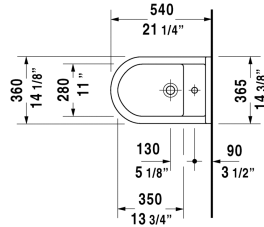

**Starck 3 Bidet wall-mounted # 2280150000**

| &lt; 14 1/8" Inch &gt; |

Bidet wall-mounted	Dimension	Weight	Order number
with overflow, with faucet deck, cUPC® listed*, Durafix included			
<b>Colors</b>			
00 White			
<b>Variant</b>			
	14 1/8" x 21 1/4" Inch	45.9 lb	2280150000
<b>Infobox</b>			
Durafix for concealed fixation is included, * Complies with following standards: ASME A112.19.2/CSA B45.1, In-wall carrier required for installation			
Sanitary ceramics with the special WonderGliss surface finish will remain clean and attractive-looking for a long time to come. When ordering WonderGliss please add a "1" as eleventh digit to the model number.			
Siphon for bidet with extended outlet pipe	1 1/4" x 19 3/4" Inch	1.3 lb	005027
Geberit carrier for bidets	19 3/4" x 4" Inch	28.6 lb	111520
Hardware for wall-mounted bidet and wall-mounted toilet	Ø 1/2" x 7 1/8" Inch	0.4 lb	006500

All drawings contain the necessary measurements which are subject to standard tolerances. They are stated in inch & mm and are non-binding. Exact measurements, in particular for customized installation scenarios, can only be taken from the finished ceramic piece.